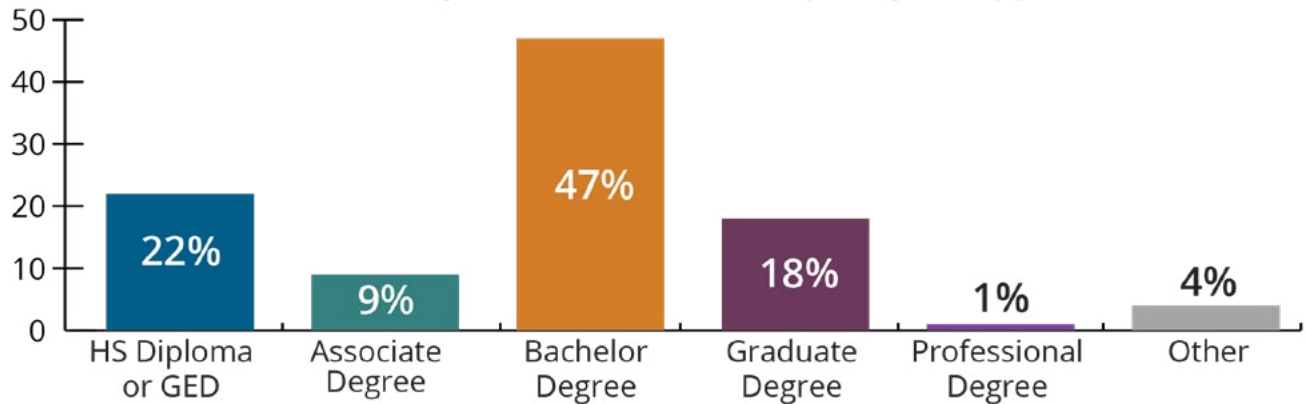

Percentage of LEA Teachers by Degree Type

Percentage of Private Provider Teachers by Degree Type