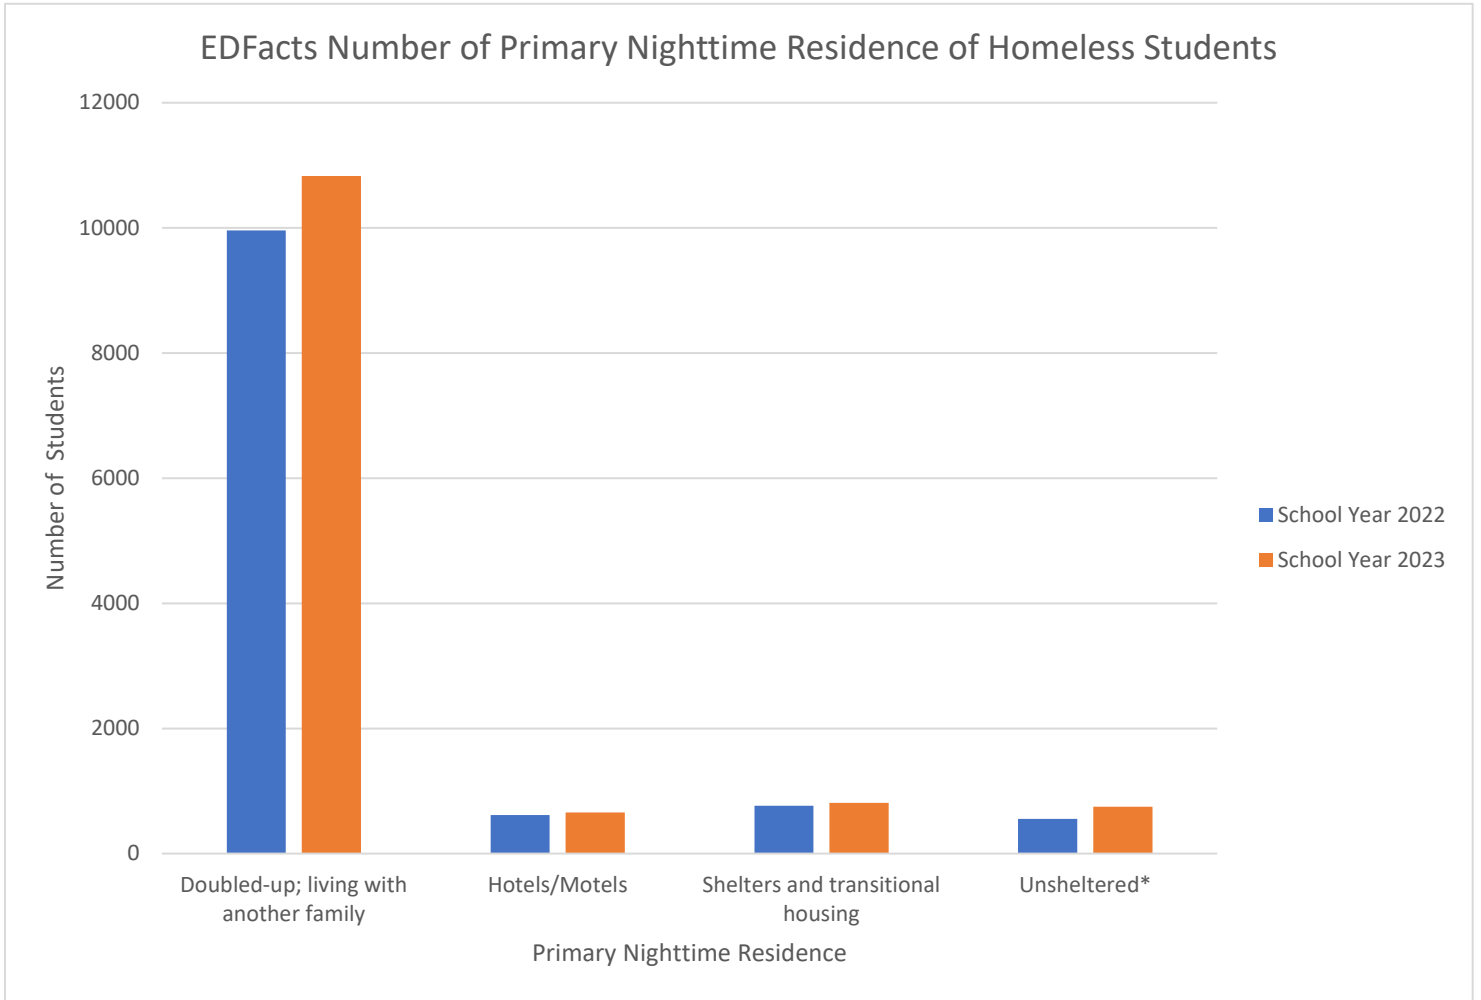

EDFacts Homeless Primary Nighttime Residence Student Counts

EDFacts Homeless Racial Ethnic Student Counts

EDFacts Homeless Racial Ethnic Student Counts

Racial/Ethnicity	School Year 2022		School Year 2023	
	Student Counts	Percentage	Student Counts	Percentage
AM7	754	6.3%	756	5.8%
AS7	177	1.5%	196	1.5%
BL7	330	2.8%	408	3.1%
HI7	4594	38.6%	5964	45.7%
MU7	562	4.7%	489	3.7%
PI7	511	4.3%	620	4.8%
WH7	4969	41.8%	4616	35.4%
Total	11897		13049	

EDFacts Racial and Ethnic Homeless Students