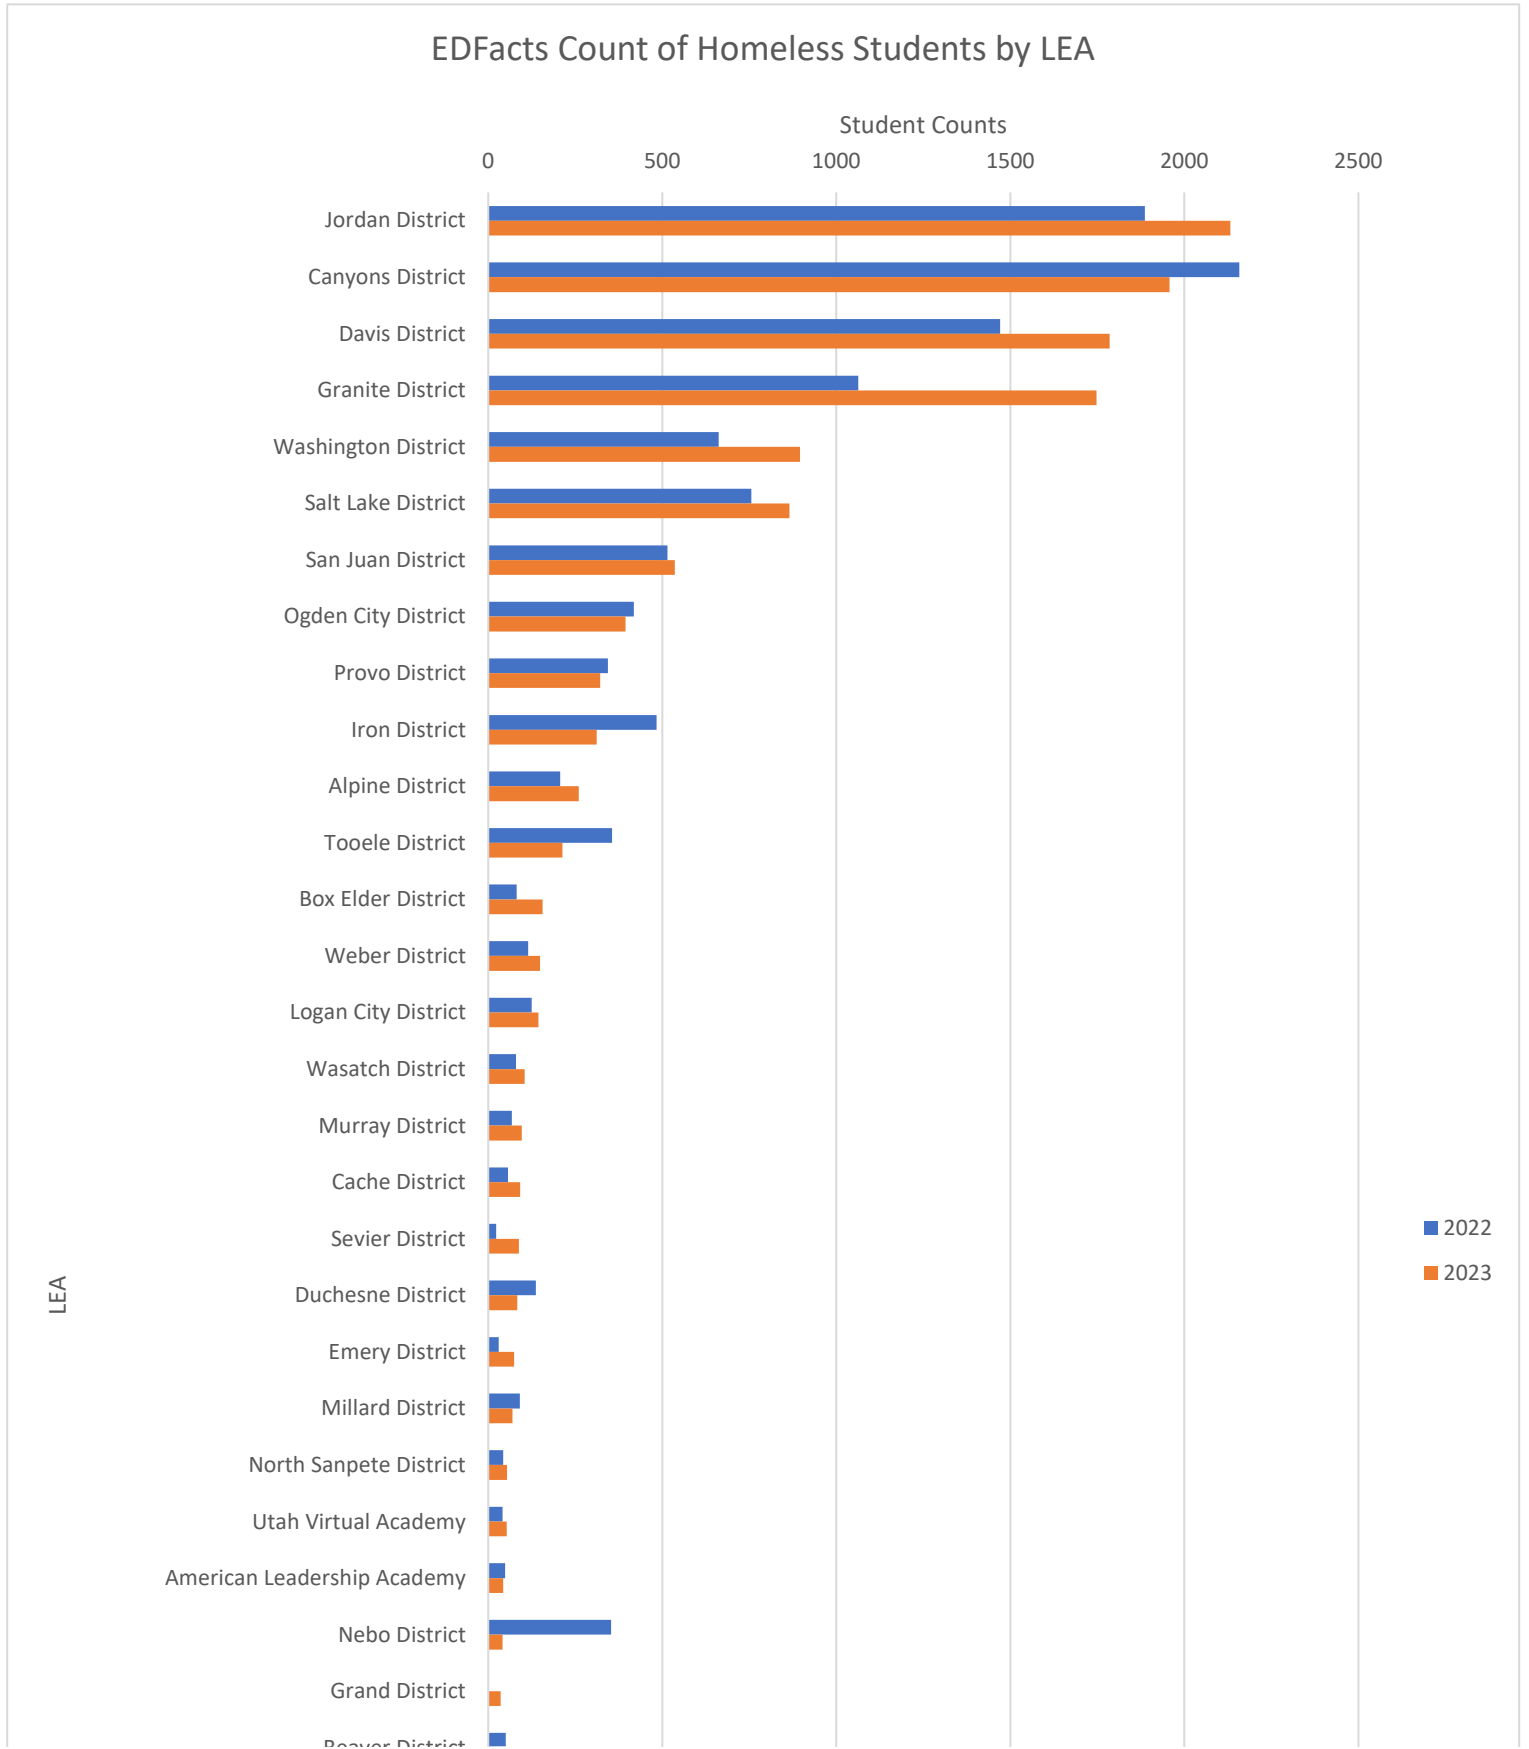

EDFacts Count of Homeless Students by LEA

Wallace Stegner Academy	4	0
Freedom Preparatory Academy	8	0
American Academy of Innovation	2	0
Utah Arts Academy OLD	1	0
Mountain Heights Academy	1	0
Itineris Early College High	1	0
East Hollywood High	1	0

EDFacts Count of Homeless Students by LEA