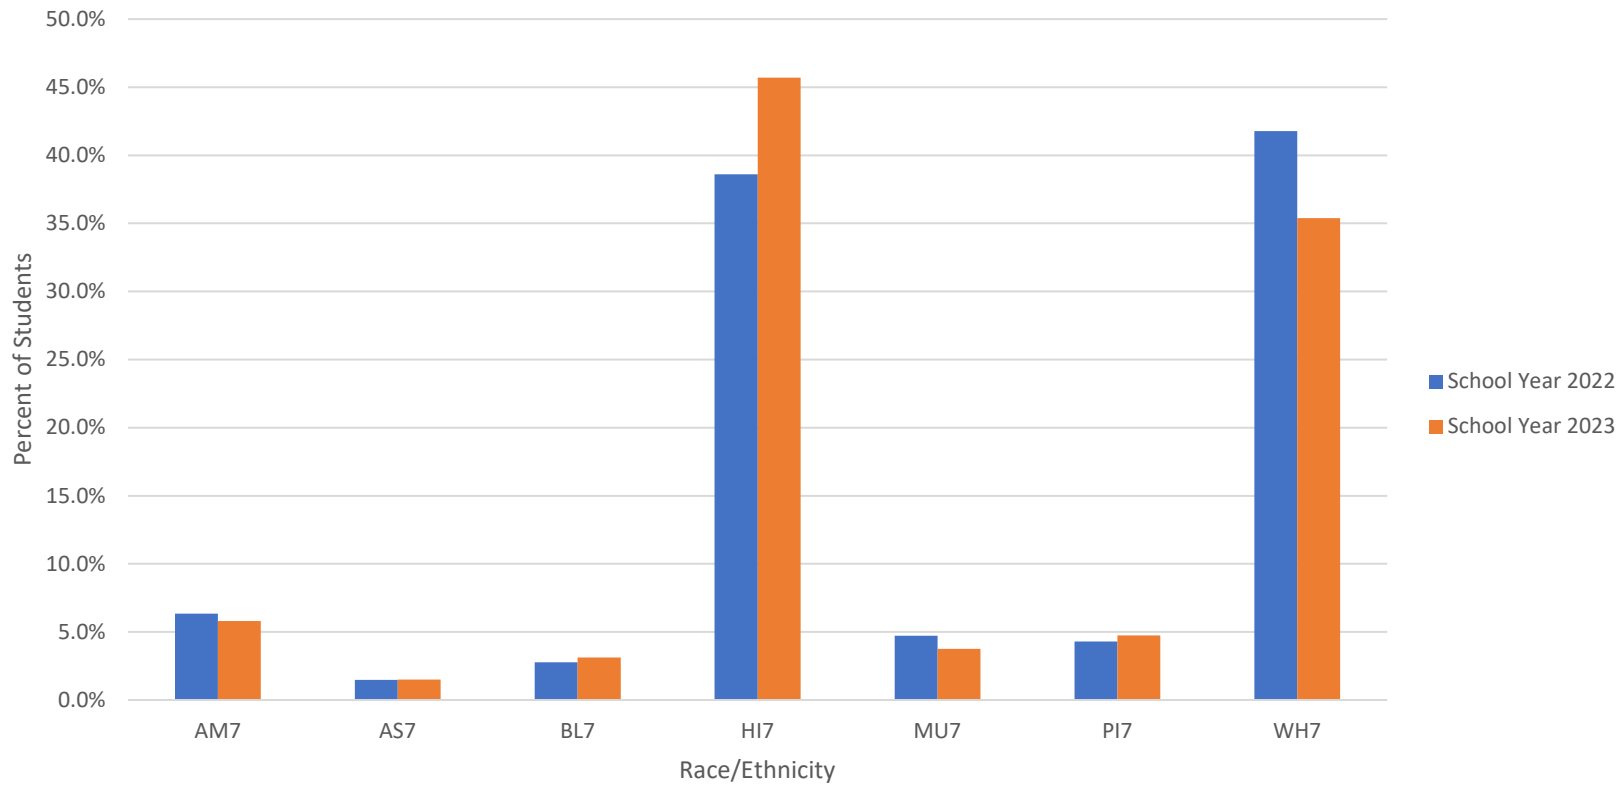

EDFacts Homeless Racial Ethnic Student Counts

EDFacts Homeless Racial Ethnic Student Counts

Racial/Ethnicity	School Year 2022		School Year 2023	
	Student Counts	Percentage	Student Counts	Percentage
AM7	754	6.3%	756	5.8%
AS7	177	1.5%	196	1.5%
BL7	330	2.8%	408	3.1%
HI7	4594	38.6%	5964	45.7%
MU7	562	4.7%	489	3.7%
PI7	511	4.3%	620	4.8%
WH7	4969	41.8%	4616	35.4%
Total	11897		13049	

EDFacts Racial and Ethnic Homeless Students