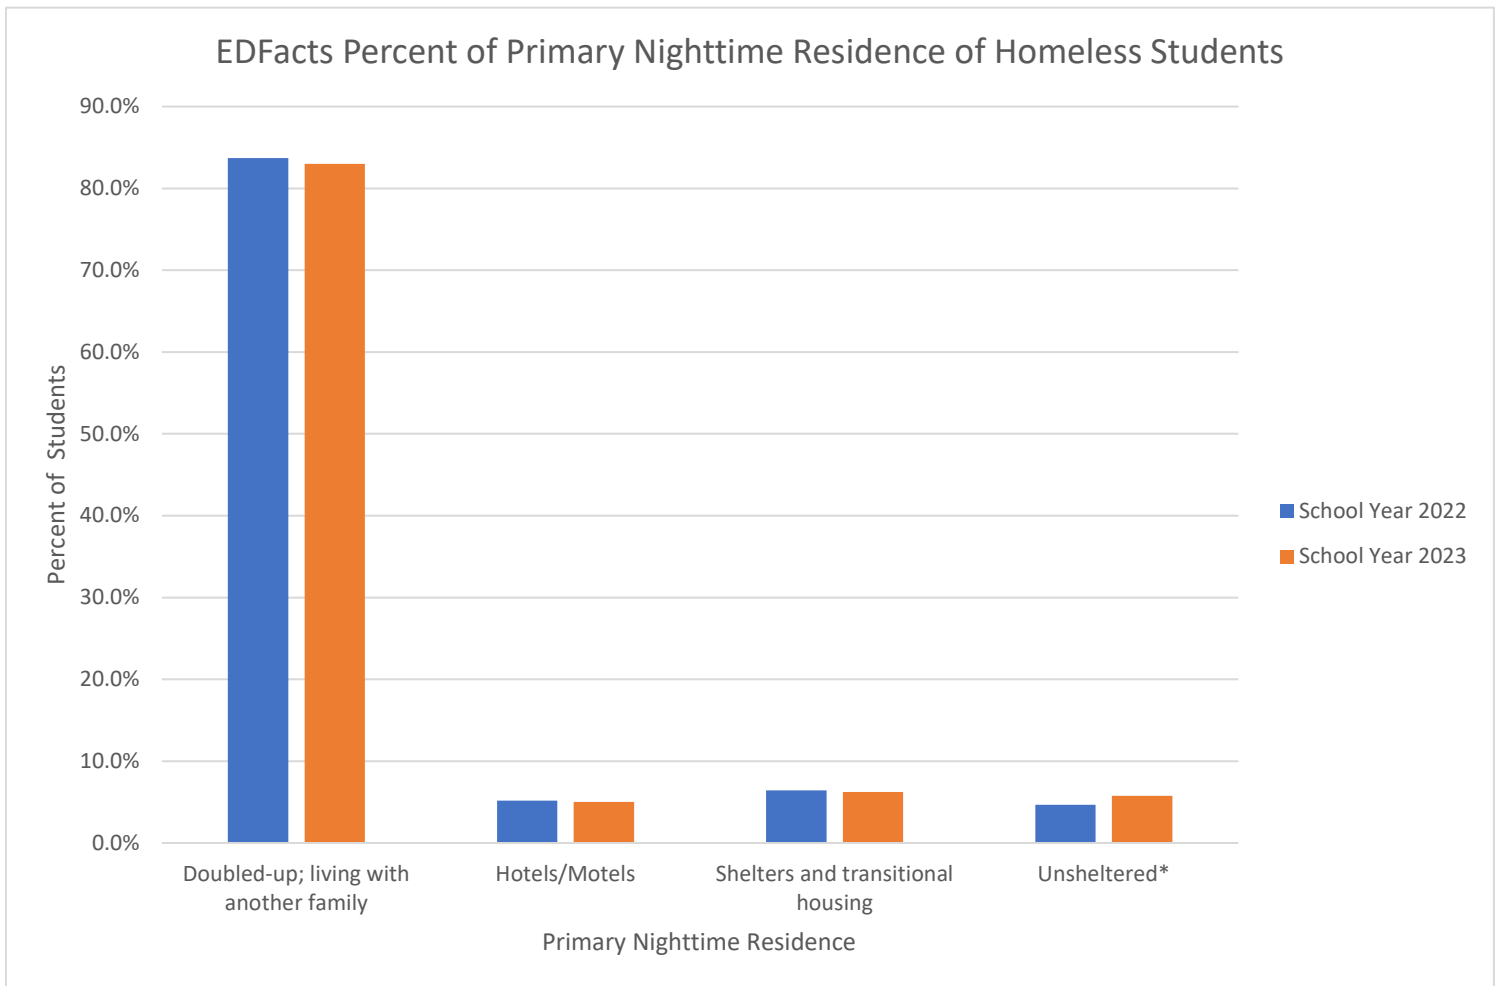

EDFacts Homeless Primary Nighttime Residence Student Counts

	School Year 2022		School Year 2023	
	StudentCount	Percent	StudentCount	Percent
Doubled-up; living with another family	9960	83.7%	10830	83.0%
Hotels/Motels	617	5.2%	656	5.0%
Shelters and transitional housing	765	6.4%	813	6.2%
Unsheltered*	555	4.7%	750	5.7%
Total	11897		13049	

*For example, cars, parks, campgrounds, temporary trailers or abandoned buildings