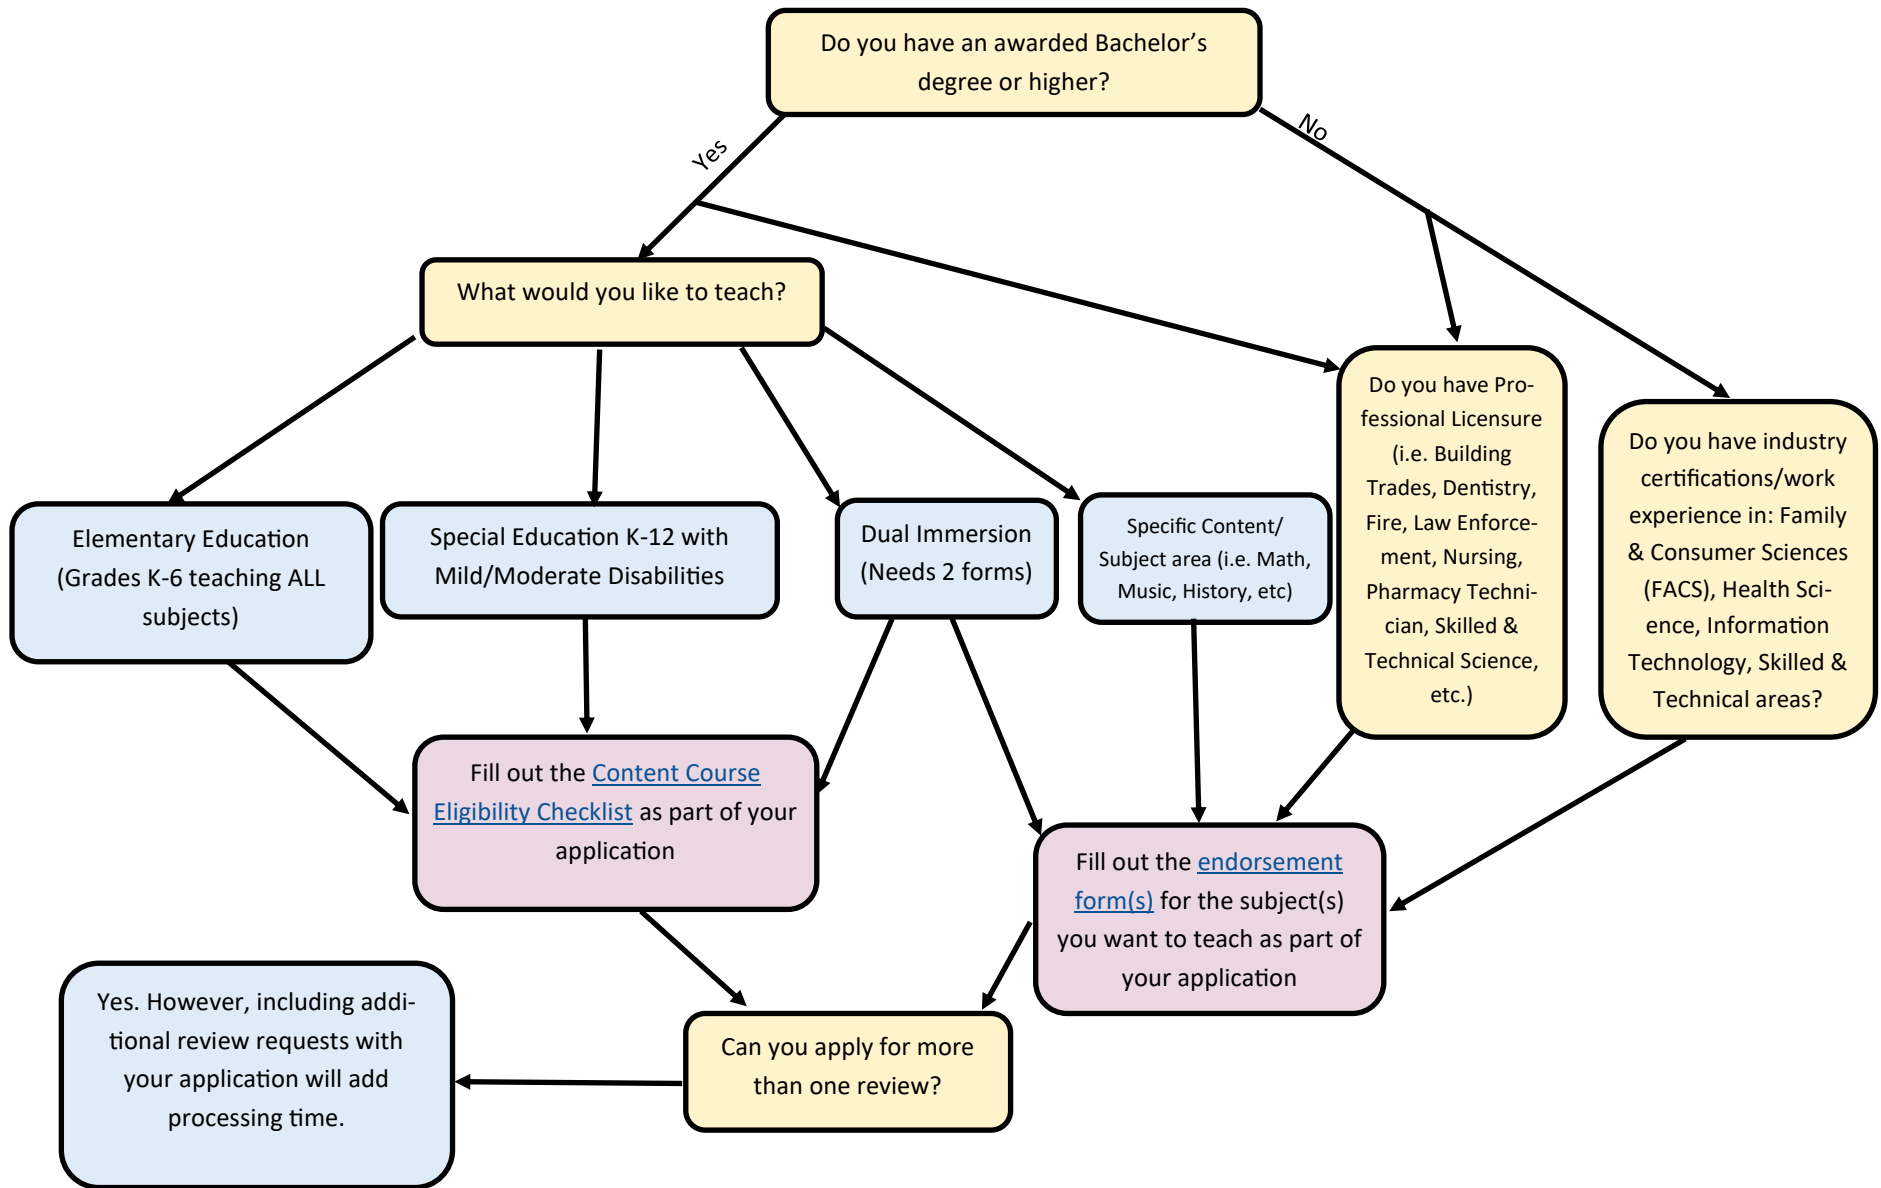

What license area/endorsement(s) should I apply for?

The following subjects/endorsement areas *are not* available in the ARL program: Administration, Anthropology, Distance Learning, Driver's Education, English as a Second Language (ESL), Gifted and Talented, Elementary Mathematics (i.e. Math 2 and below), Elementary Fine Arts, Philosophy, Reading, School Counseling, Social Dance, Work Based Learning, other Special Education endorsements (i.e. Severe Disabilities, Deaf and Hard of Hearing, etc).