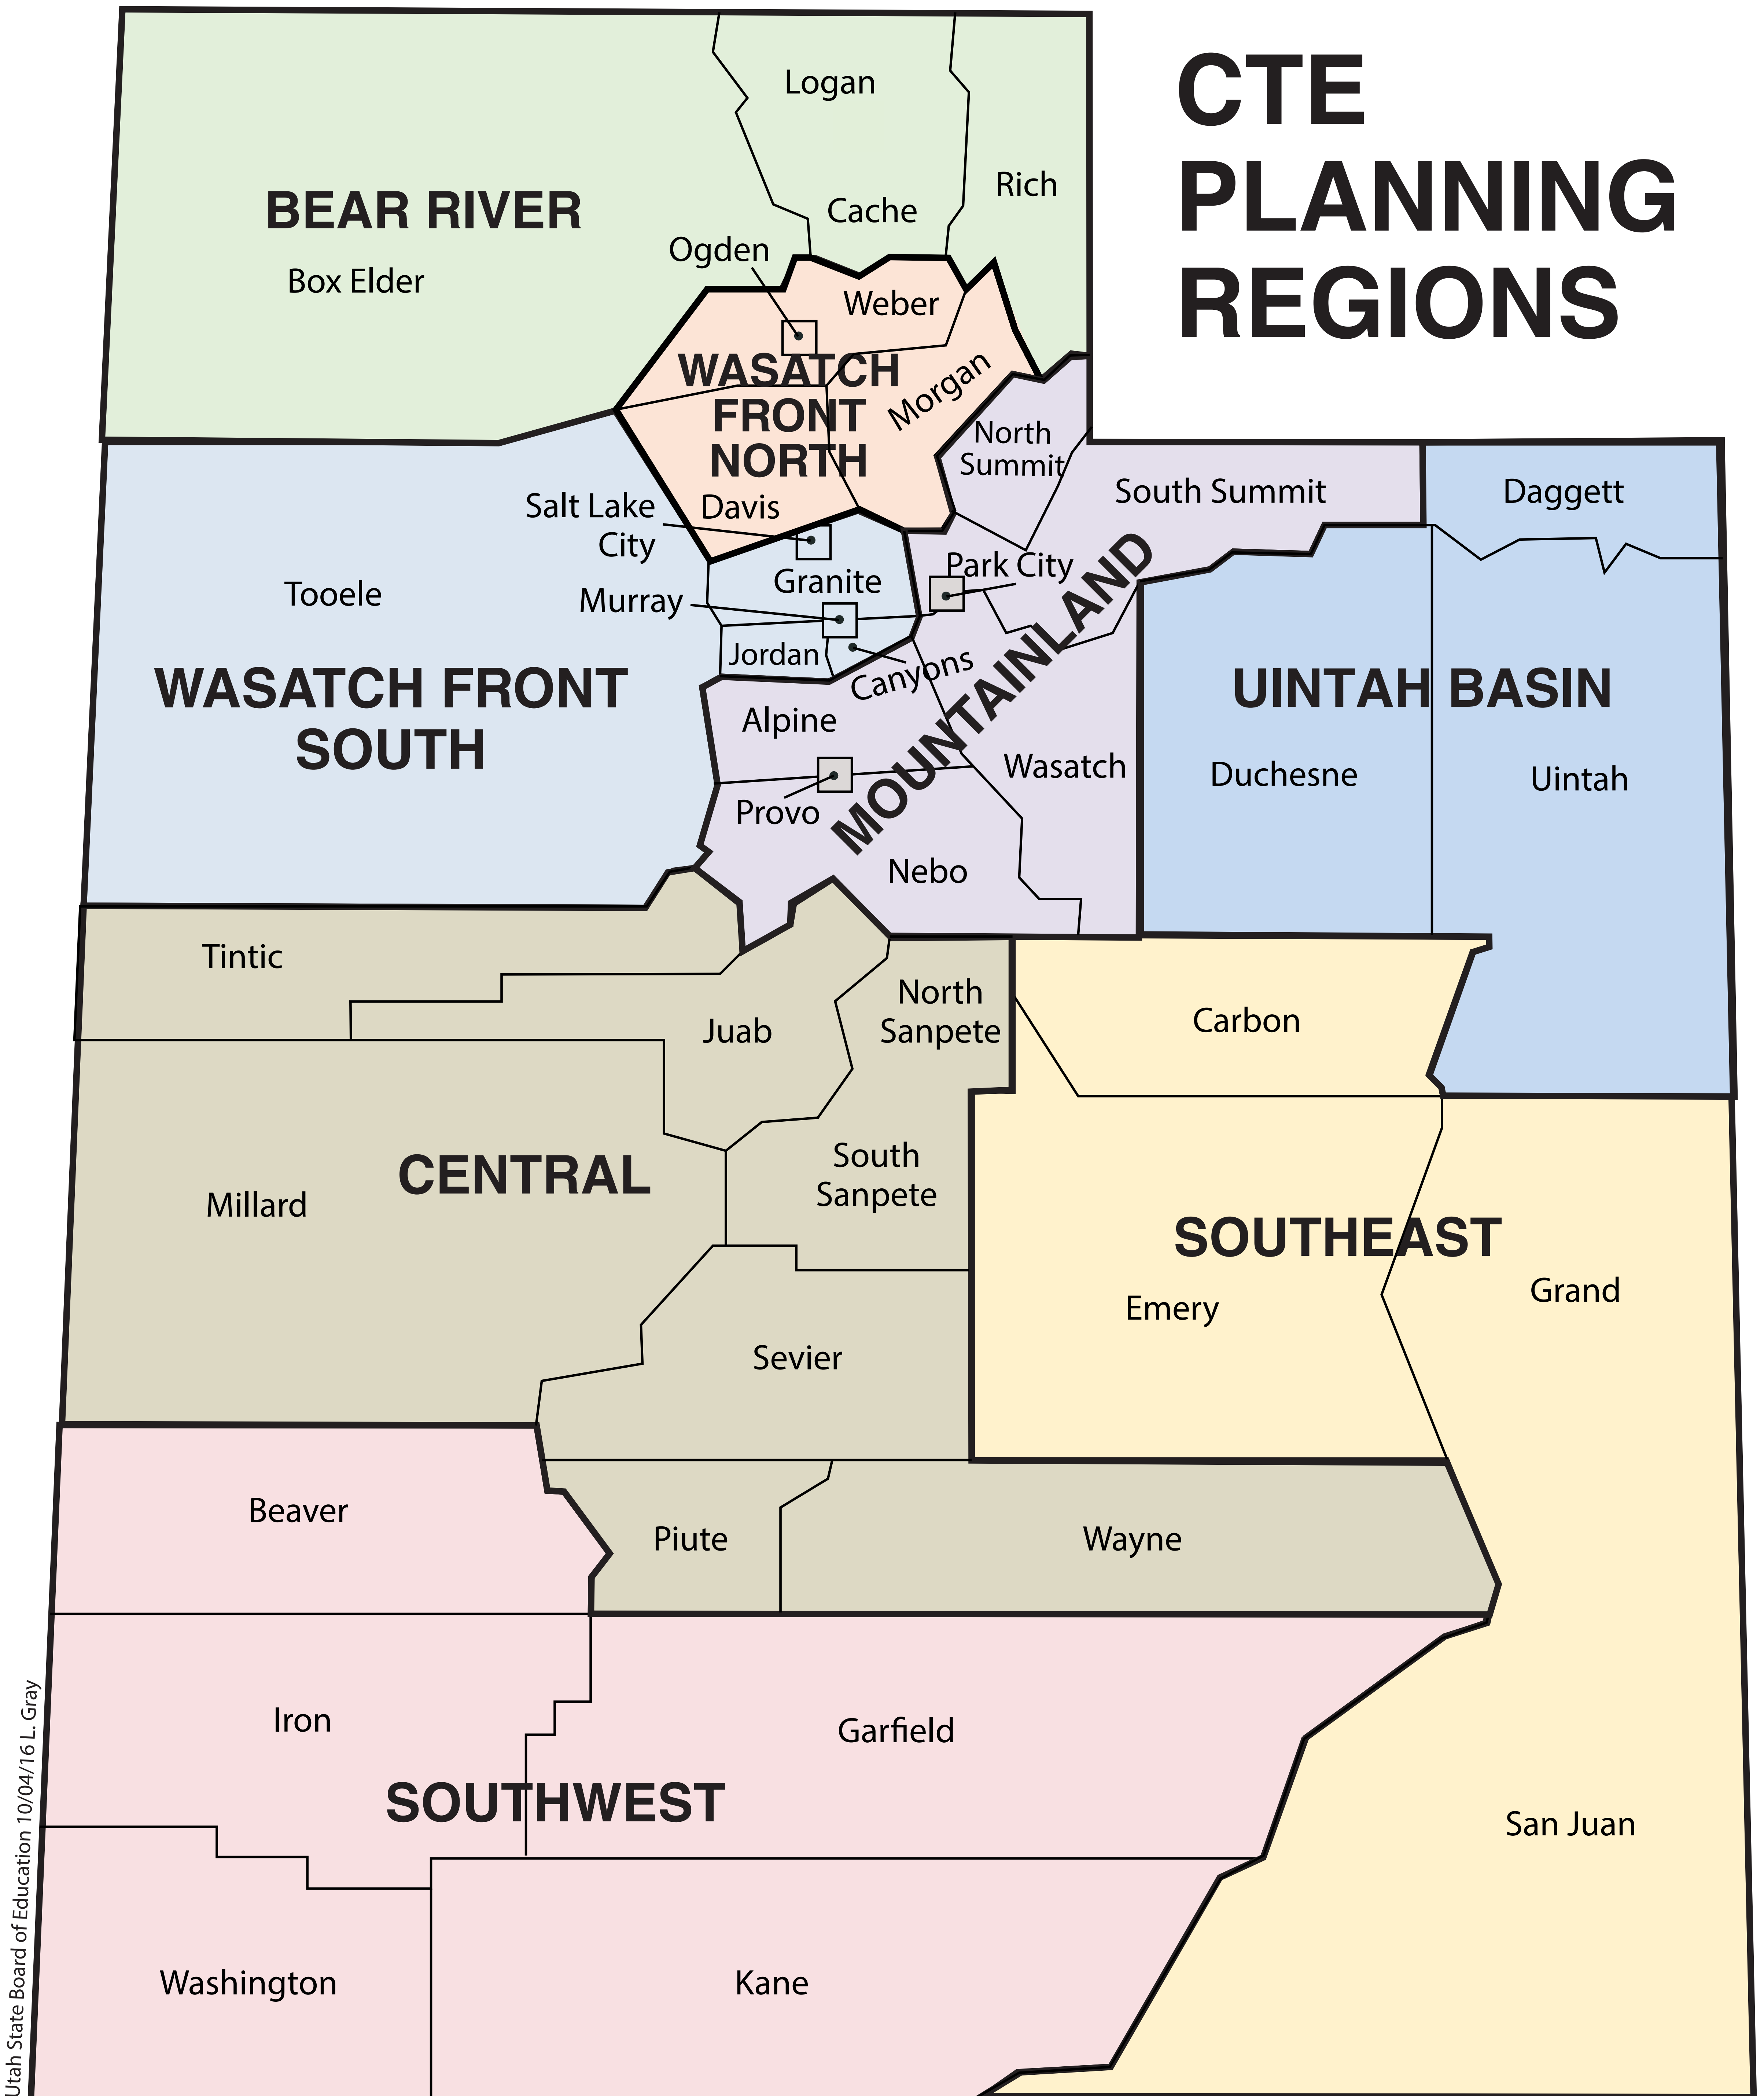

CTE PLANNING REGIONS

Utah State Board of Education 10/04/16 L. Gray

- | | | | | |
|---|--|--|--|--|
| <p>Bear River
Fast Forward Charter High School
InTech Collegiate High School</p> | <p>Mountainland
American Leadership Academy
Freedom Preparatory Academy
Merit College Preparatory Academy
Rockwell Charter High School
Spectrum Academy
Utah County Academy of Sciences
Walden School of Liberal Arts</p> | <p>Southwest
Success Academy
Wasatch Front North
NUAMES - Layton Campus
NUAMES - Ogden Campus
Spectrum Academy</p> | <p>Wasatch Front South
Academy for Math, Engineering, and Science
American Academy of Innovation
Beehive Science and Technology Academy
East Hollywood High School
Itineris Early College High School
Paradigm Charter High School
Providence Hall Charter School</p> | <p>Roots Charter High School
Salt Lake Academy
Salt Lake School for the Performing Arts
Summit Academy High School
Utah Virtual Academy
Vanguard Academy</p> |
|---|--|--|--|--|