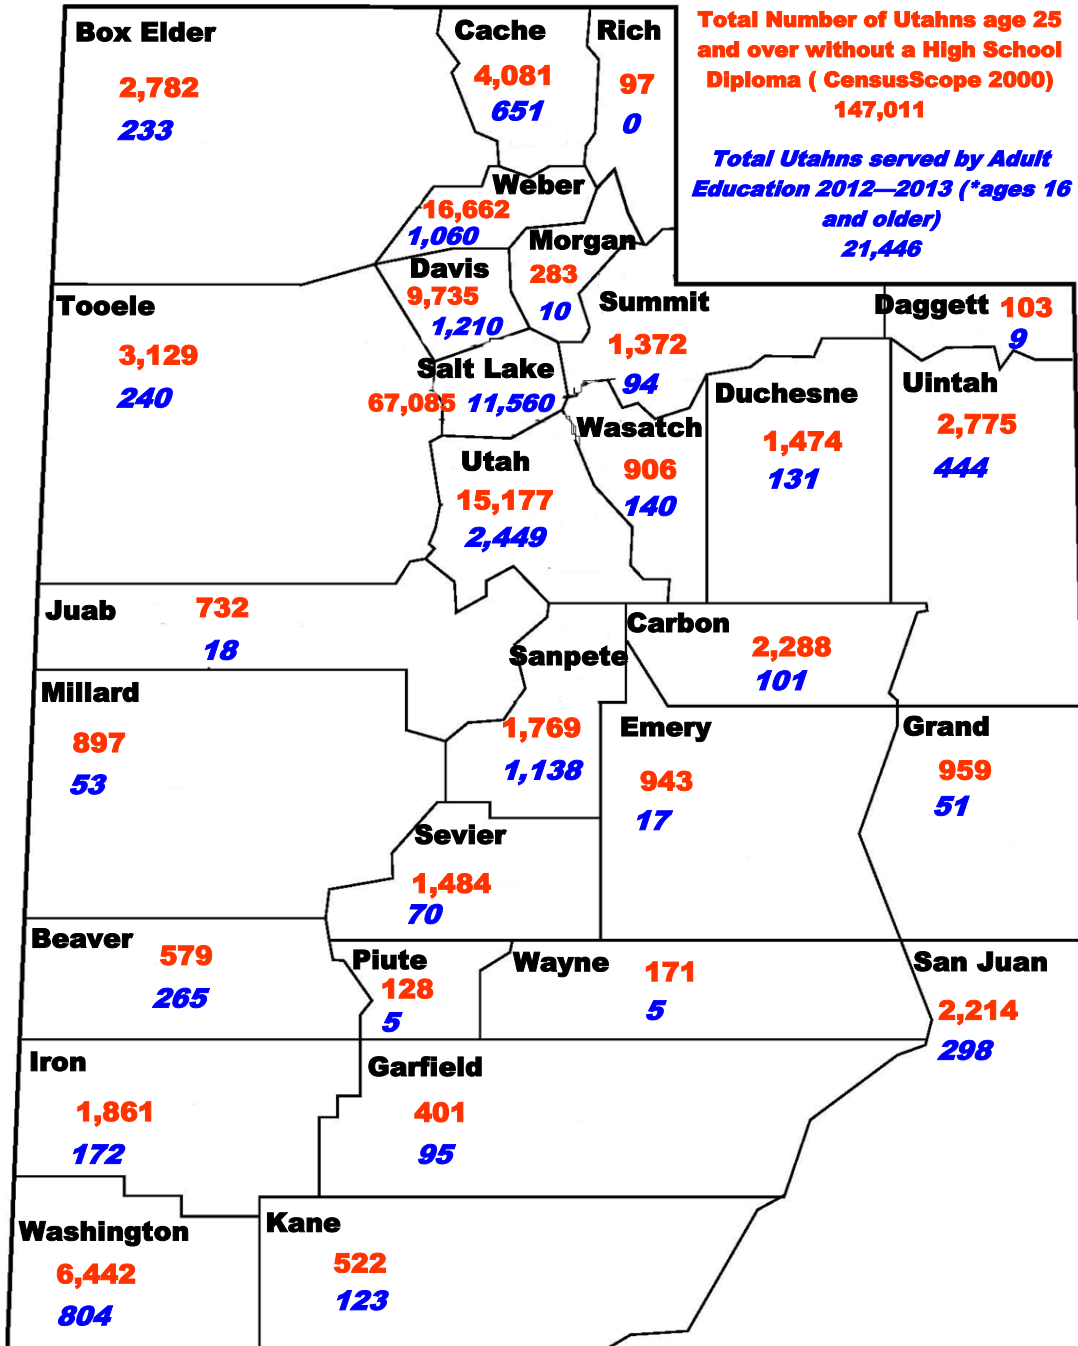

Utah by County
25 and over without a High School Diploma
Served by Adult Education Programs

Total Number Served by State/Federal Funded Adult Education Programs by County

Beaver	265	Salt Lake	11,560
Beaver Adult Ed	265	Asian Association	173
Box Elder	233	Canyons Adult Ed	2,415
Box Elder Adult Ed	233	English Skills Center	390
Cache	651	Granite Adult Ed	3,694
Cache Adult Ed	145	Guadalupe Schools	262
English Language Cntr	440	Jordan Adult Ed	808
Logan Adult Ed	66	Murray Adult Ed	54
Carbon	101	Salt Lake Adult Ed	3,721
Carbon Adult Ed	101	SL County Aging Services	43
Daggett	9	San Juan	298
Daggett Adult Ed	9	San Juan Adult Ed	298
Davis	1,210	Sanpete	1,138
Davis Adult Ed	1,210	North Sanpete Adult Ed	79
Duchesne	131	Snow College (in N & S Sanpete counts)	0
Duchesne Adult Ed	115	South Sanpete Adult Ed	1,059
Ute Tribe	16	Sevier	70
Emery	17	Sevier Adult Ed	70
Emery Adult Ed	17	Summit	94
Garfield	95	North Summit Adult Ed	11
Garfield Adult Ed	95	Park City Adult Ed	83
Grand	51	Tooele	240
Grand Adult Ed	51	Tooele Adult Ed	240
Iron	172	Uintah	444
Iron Adult Ed	172	Uintah Adult Ed	444
Juab	18	Utah	2,449
Juab Adult Ed	11	Alpine Adult Ed	735
Tintic Adult Ed	7	Nebo Adult Ed	508
Kane	123	Project Read (in Provo count)	0
Kane Adult Ed	123	Provo Adult Ed	1,206
Millard	53	Wasatch	140
Millard Adult Ed	53	Wasatch Adult Ed	140
Morgan	10	Washington	804
Morgan Adult Ed	10	Washington Adult Ed	804
Piute	5	Wayne	5
Piute Adult Ed	5	Wayne Adult Ed	5
Rich	0	Weber	1,060
No programs	0	Ogden Adult Ed	541
		Weber Adult Ed	519

Note: Adult Education programs serve persons age 16 and older
 Program Outcome Measures Report 2012-2013