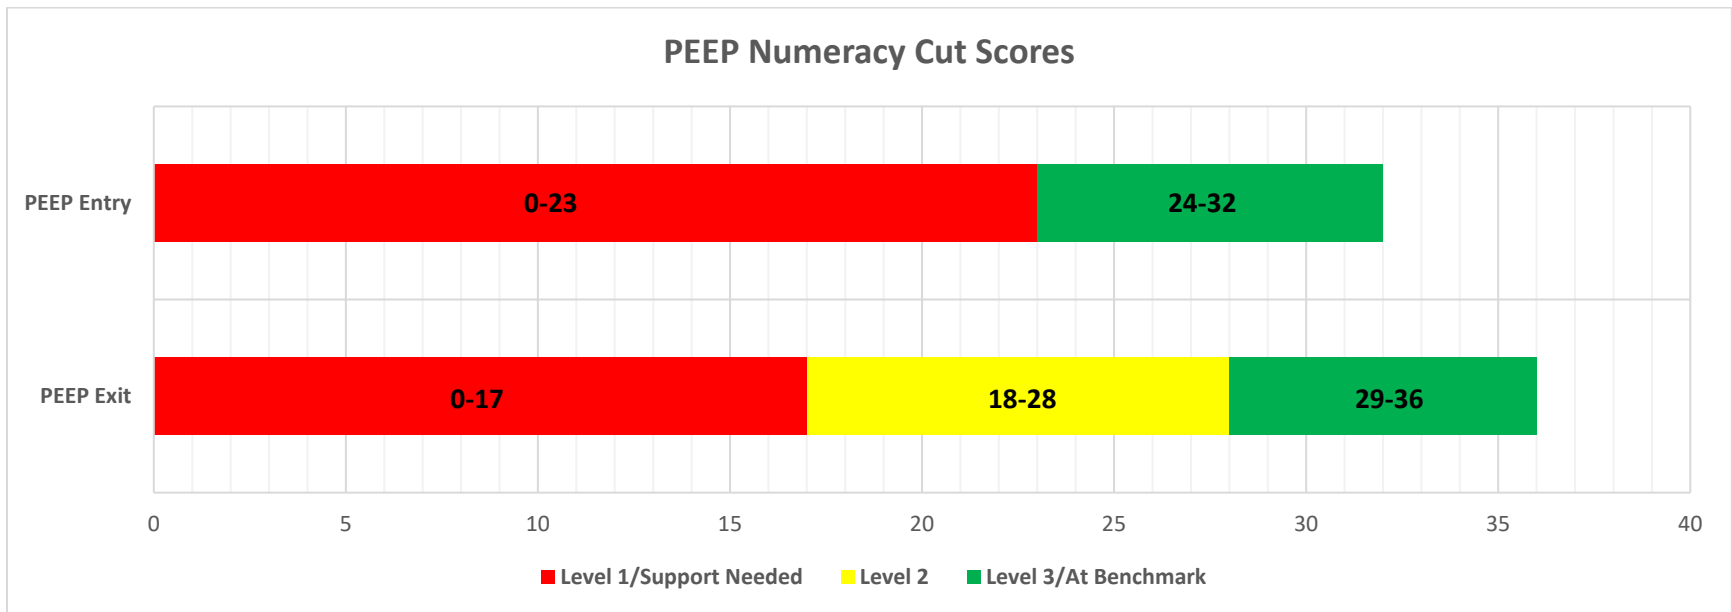

PEEP Cut Scores

NOTE: The PEEP Entry and Exit assess different literacy/numeracy skills and are not necessarily a progression of the same skills.