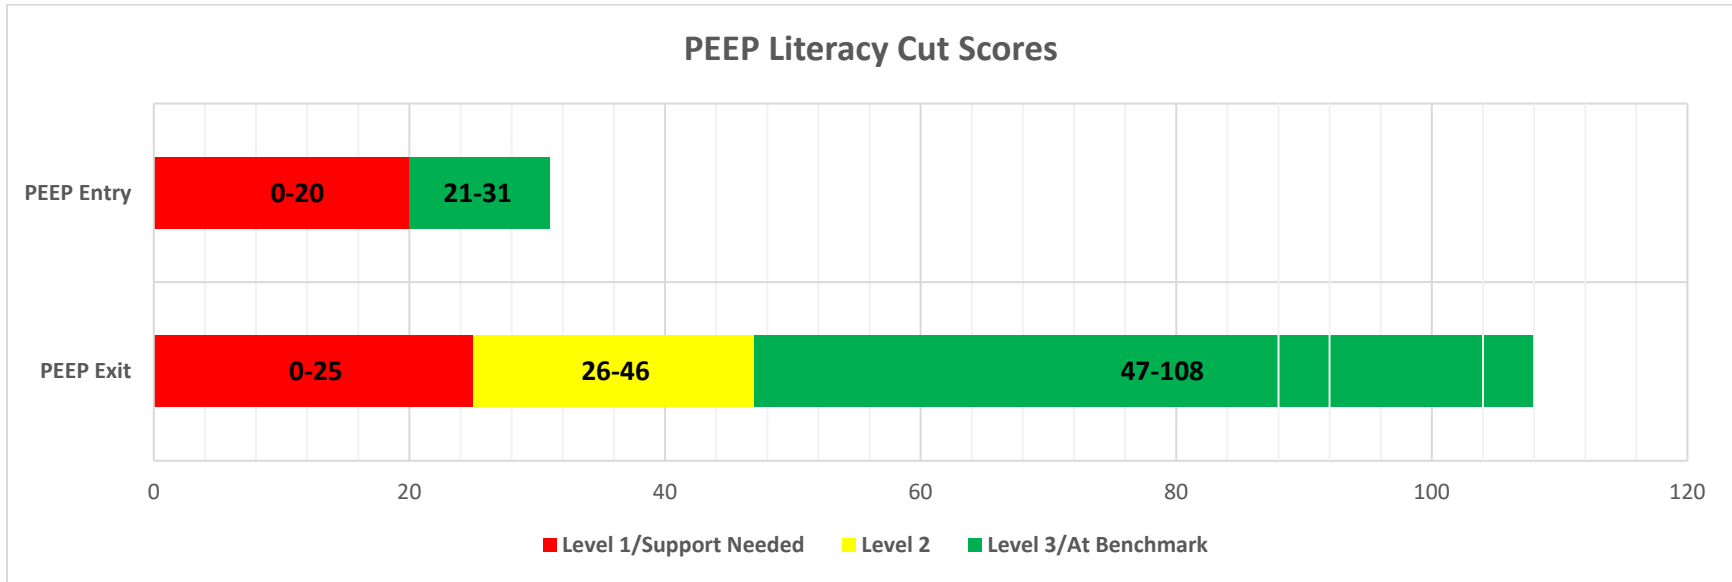

PEEP Cut Scores

NOTE: The PEEP Entry and Exit assess different literacy/numeracy skills and are not necessarily a progression of the same skills.